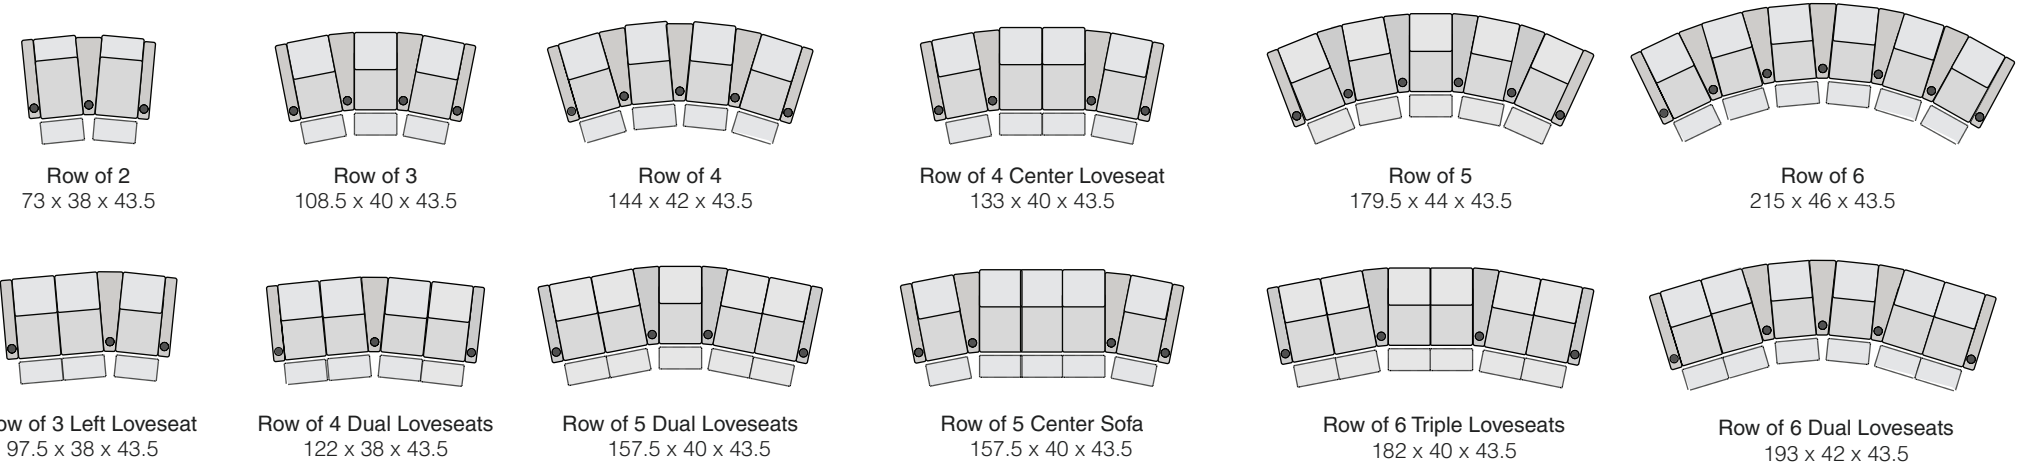

OCTANE TURBO XL700

SPECIFICATIONS

STRAIGHT ROWS

CURVED ROWS

Measurements shown in inches as Width x Depth x Height.

Specifications are correct at time of printing and are subject to change without notice.