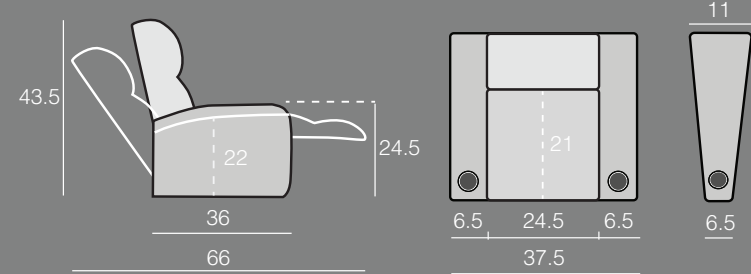

OCTANE TURBO XL700

SPECIFICATIONS

STRAIGHT ROWS

CURVED ROWS

Measurements shown in inches as Width x Depth x Height.

Specifications are correct at time of printing and are subject to change without notice.