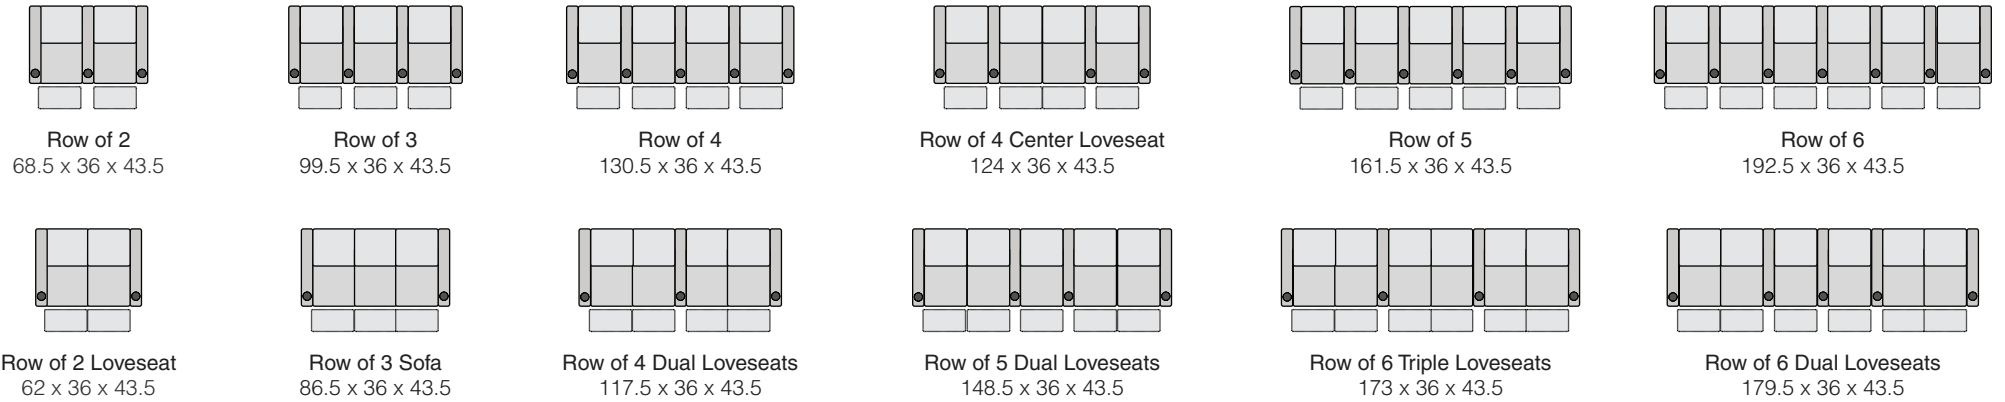

OCTANE TURBO XL700

SPECIFICATIONS

STRAIGHT ROWS

CURVED ROWS

Measurements shown in inches as Width x Depth x Height.

Specifications are correct at time of printing and are subject to change without notice.