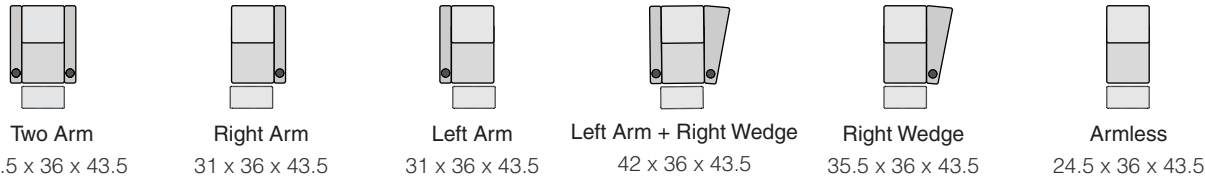

OCTANE TURBO XL700

SPECIFICATIONS

STRAIGHT ROWS

CURVED ROWS

Measurements shown in inches as Width x Depth x Height.

Specifications are correct at time of printing and are subject to change without notice.