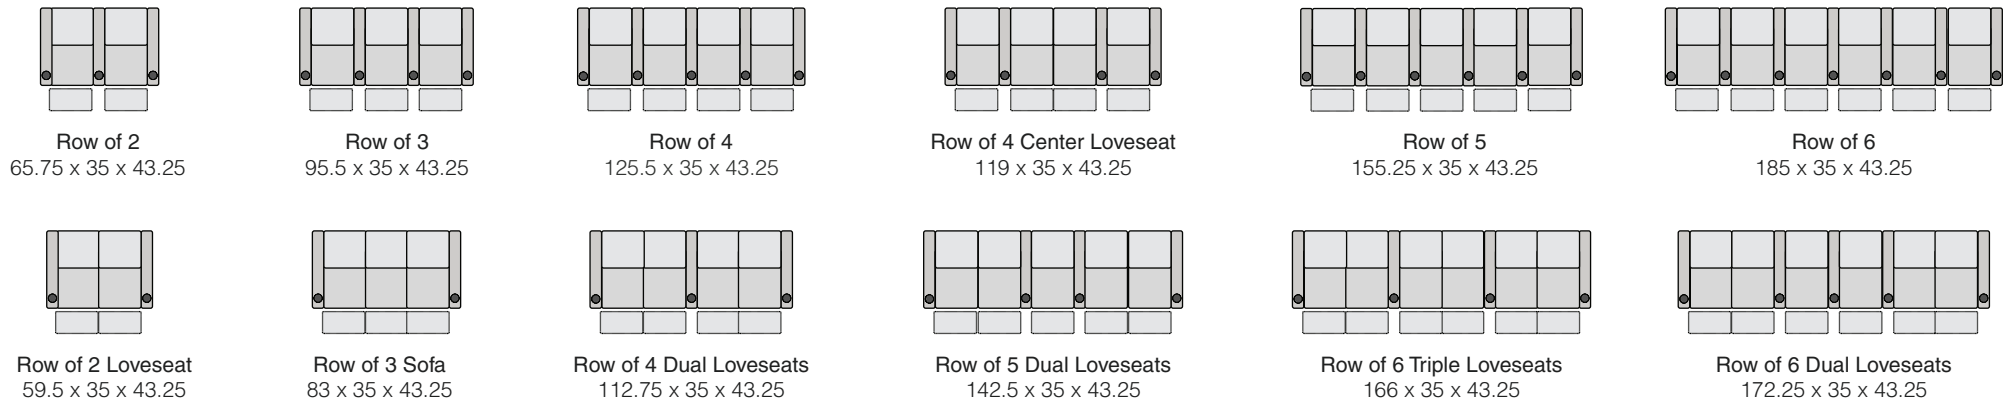

OCTANE AZURE LHR SERIES

SPECIFICATIONS

STRAIGHT ROWS

CURVED ROWS

Measurements shown in inches as Width x Depth x Height.

Specifications are correct at time of printing and are subject to change without notice.