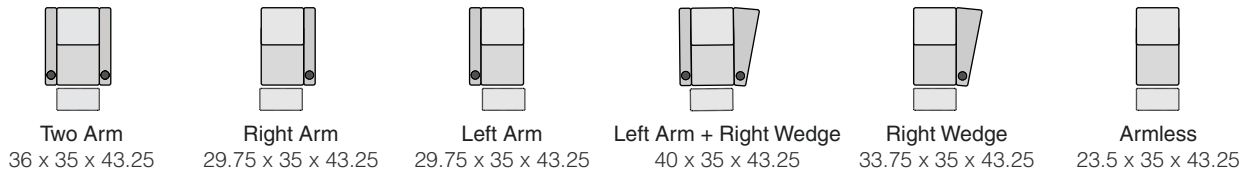

OCTANE AZURE LHR SERIES

SPECIFICATIONS

STRAIGHT ROWS

CURVED ROWS

Measurements shown in inches as Width x Depth x Height.

Specifications are correct at time of printing and are subject to change without notice.