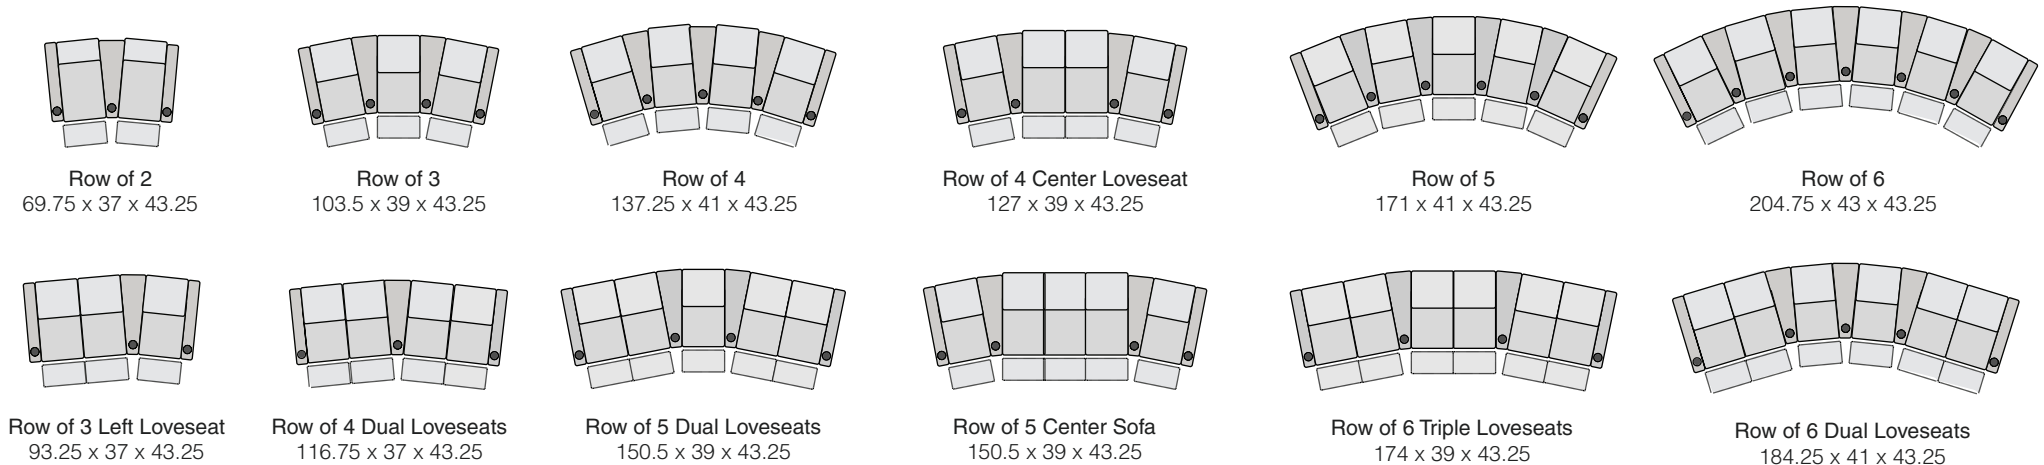

OCTANE AZURE LHR SERIES

SPECIFICATIONS

STRAIGHT ROWS

CURVED ROWS

Measurements shown in inches as Width x Depth x Height.

Specifications are correct at time of printing and are subject to change without notice.