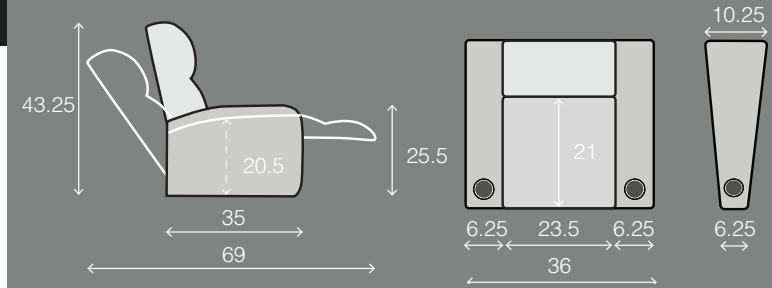

OCTANE AZURE LHR SERIES

SPECIFICATIONS

STRAIGHT ROWS

CURVED ROWS

Measurements shown in inches as Width x Depth x Height.

Specifications are correct at time of printing and are subject to change without notice.