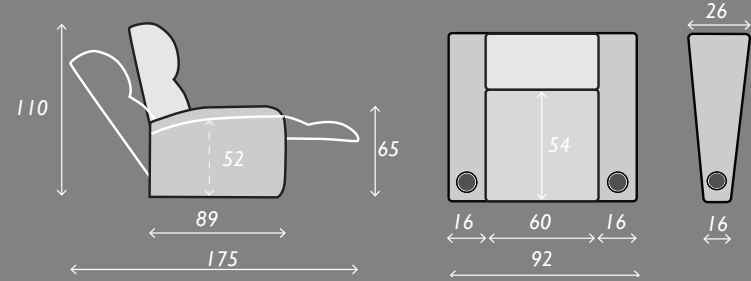

5348

Left Arm + Right Wedge
102x89x110

5448

Right Wedge
86x100x109

5408

Armless
60x100x109

SPECIFICATIONS

STRAIGHT ROWS

Row of 2
167x89x110

Row of 3
243x89x110

Row of 4
319x89x110

Row of 4 Center Loveseat
302x89x110

Row of 5
395x89x110

Row of 6
470x89x110

Row of 2 Loveseats
151x89x110

Row of 3 Sofa
211x89x110

Row of 4 Dual Loveseats
287x89x110

Row of 5 Dual Loveseats
362x89x110

Row of 6 Triple Loveseats
422x89x110

Row of 6 Dual Loveseats
438x89x110

CURVED ROWS

Row of 2
177x94x110

Row of 3
263x99x110

Row of 4
349x104x110

Row of 6 Triple Loveseats
442x99x110

Row of 6 Dual Loveseats
468x104x110

Measurements shown in centimeters as Width x Depth x Height.

Specifications are correct at time of printing and are subject to change without notice.